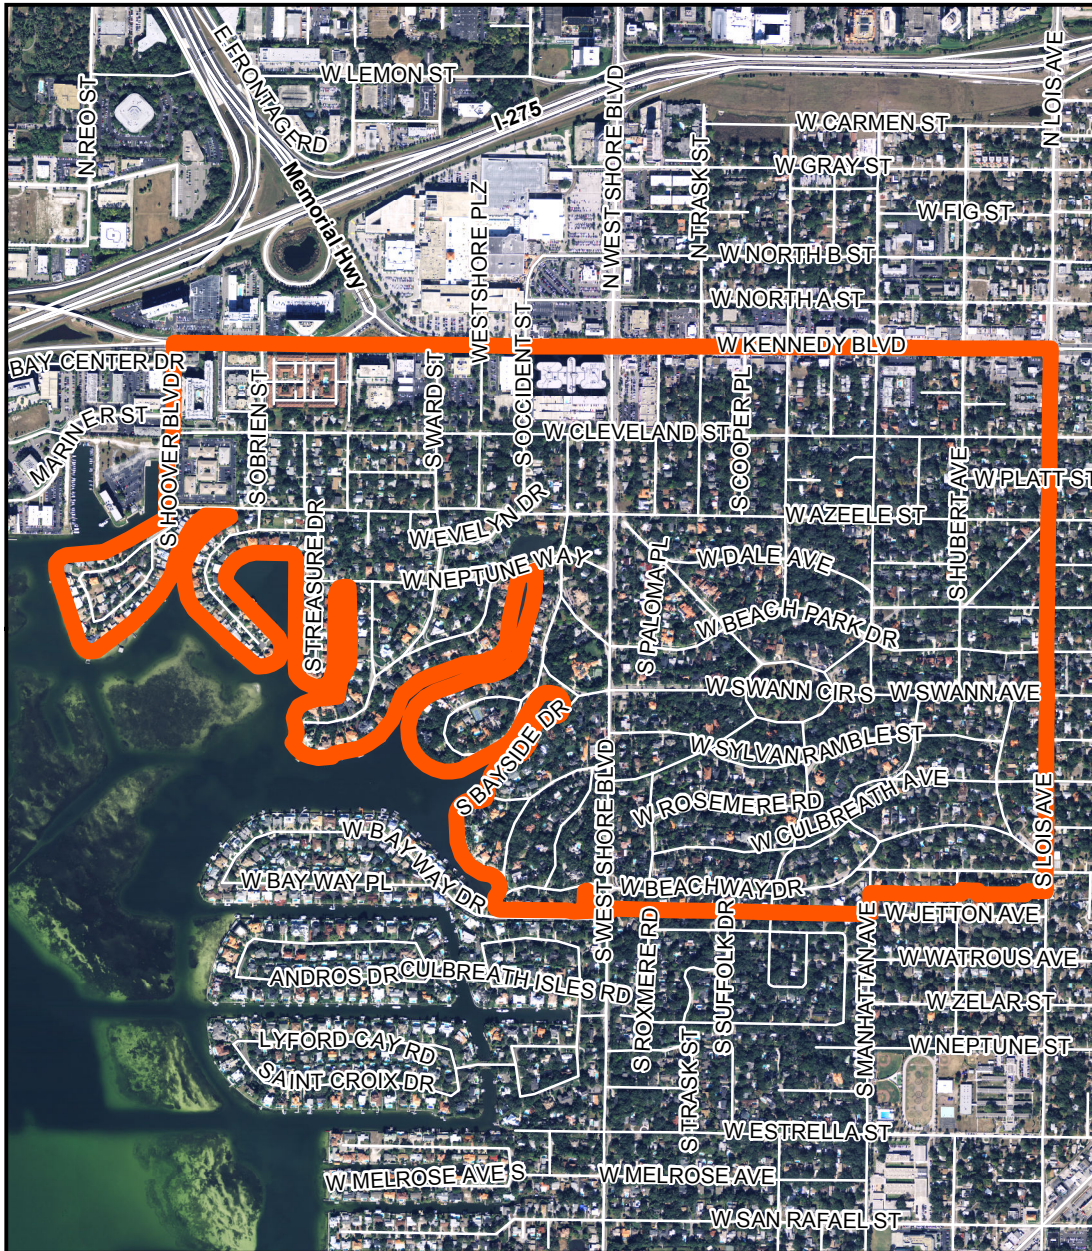

BEACH PARK Neighborhood Map & Boundaries

W Kennedy Blvd to the North
 S Lois Ave - West Side Only to the East
 W Morrison Ave/Beachway Dr to the South
 Tampa Bay (Sandpiper to Hoover) to the West

Department of Neighborhood Services
 Neighborhood & Community Relations Division
 2105 North Nebraska Avenue, Tampa, FL 33602
 Tel: (813) 274-7835 Fax (813) 274-5567
www.tampagov.net/neighborhoods